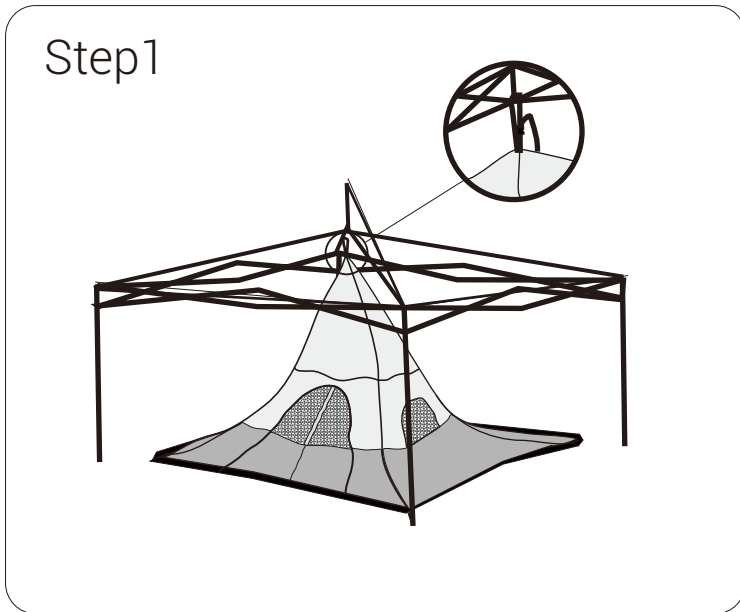

W a n d e r e r 
GAZEBO INNER ROOM TENT
ASSEMBLY INSTRUCTIONS

PLU: 521108 Code: CL-GA02
Manufactured & packaged for SRGS PTY LTD
ABN 23 113 230 050
6 Coulthards Avenue, Strathpine QLD 4500, Australia
MADE IN CHINA