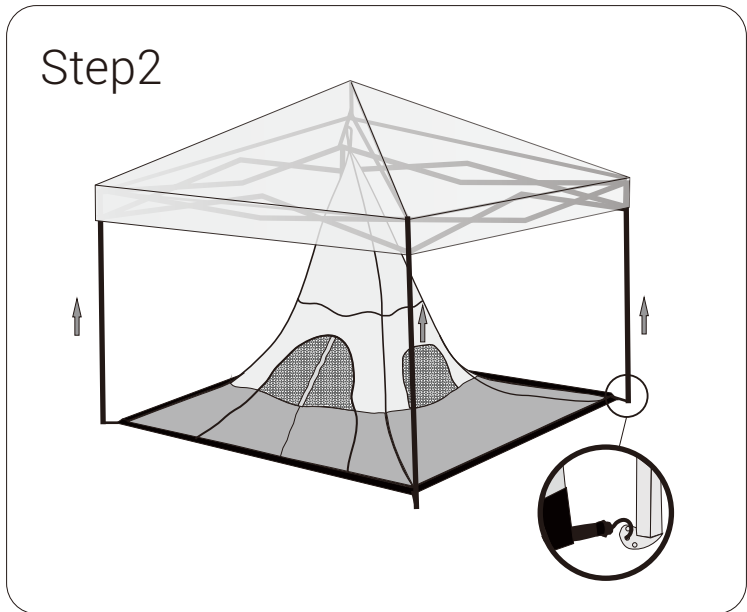

W a n d e r e r 
GAZEBO INNER ROOM TENT
ASSEMBLY INSTRUCTIONS

PLU: 521108 Code: CL-GA02
Manufactured & packaged for SRGS PTY LTD
ABN 23 113 230 050
6 Coulthards Avenue, Strathpine QLD 4500, Australia
MADE IN CHINA