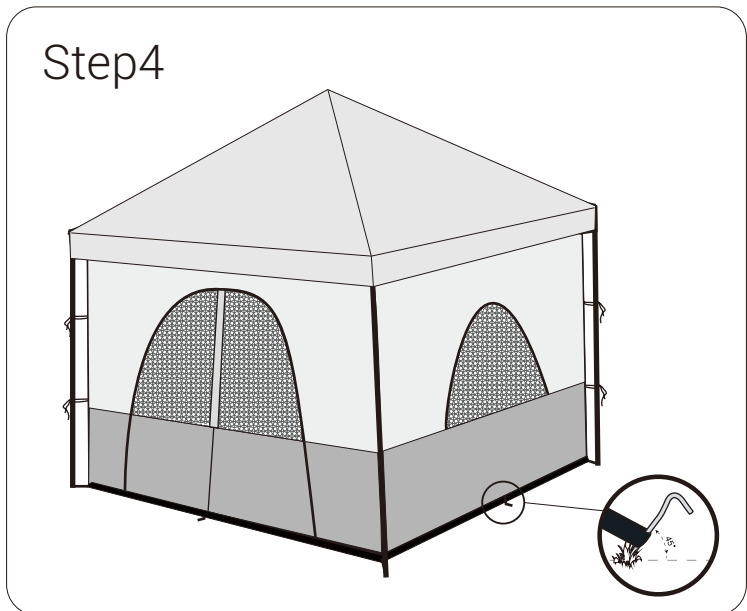

W a n d e r e r 
GAZEBO INNER ROOM TENT
ASSEMBLY INSTRUCTIONS

PLU: 521108 Code: CL-GA02
Manufactured & packaged for SRGS PTY LTD
ABN 23 113 230 050
6 Coulthards Avenue, Strathpine QLD 4500, Australia
MADE IN CHINA