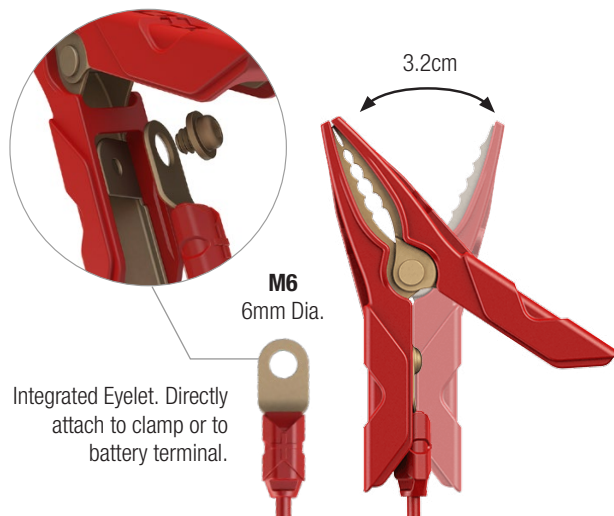

# WHAT'S IN THE BOX.

56" (142.24cm)

85" (217cm)

Charger +  
Interchangeable  
Connector

Battery Clamps +  
Integrated Eyelets

21"  
(55cm)

Mounting Bracket + Strap

(2) #8x1" Self-tapping  
Screws

## Maximum Versatility.

Genius clamps are built with needle-nose profiles for smaller terminal applications and detachable integrated eyelets for permanently mounting the accessory to the battery.