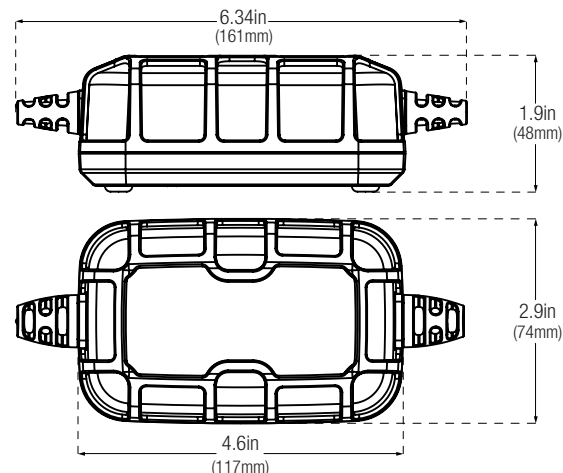

# WHAT'S IN THE BOX.

56" (142.24cm)

85" (217cm)

Charger +  
Interchangeable  
Connector

Battery Clamps +  
Integrated Eyelets

21"  
(55cm)

Mounting Bracket + Strap

(2) #8x1" Self-tapping  
Screws

## Technical Specifications

<b>Line Voltage AC:</b>	120-240 VAC, 50-60Hz	<b>DC Cable Length:</b>	77.6 Inches
<b>Output Power:</b>	75 Watts Max	<b>AC Cable Length:</b>	71.7 Inches
<b>Charging Voltage:</b>	Various	<b>Back Current Drain:</b>	<0.5mA
<b>Charging Current:</b>	5A (12V), 5A (6V)	<b>Battery Capacity:</b>	Up to 120Ah, Maintains All Battery Sizes
<b>Chemistry:</b>	Lead-Acid and Lithium	<b>Housing Protection:</b>	IP65
<b>Operating Temperature:</b>	-4° to 104° F (-20° to +40° C)	<b>Dimensions (LxWxH):</b>	4.6 x 2.9 x 1.9 Inches
<b>Storage Temperature:</b>	-22° to 140° F (-30° to +60° C)	<b>Unit Weight:</b>	1.5 lbs
<b>Low-Voltage Detection:</b>	1V (12V), 1V (6V)	<b>Cooling:</b>	Natural Convection

### Retail Packaging:

Dimensions: 4.61" x 3.43" x 7.95"  
Weight: 1.59lbs  
UPC: 0-46221-19004-5