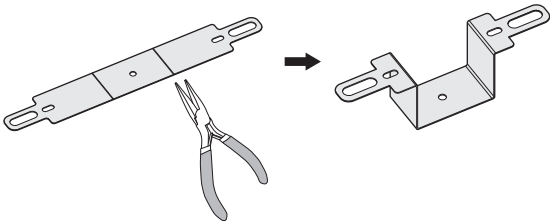

1-c When installing using the included mounting adaptor ⑩

- Bend the adaptor as per the illustration by using the right tool.

※Bend the mounting surface as balanced as possible, to the same plane as the original equipment speaker.