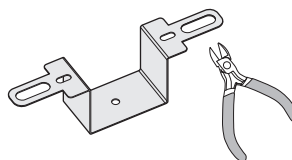

< Adaptor ⑪ installation coverage >

Applicable vehicle list for adaptor ⑪

MAKE	MODEL	MODEL YEAR
CHEVROLET	CRUZE	2016 - present
	IMPALA	2014 - 2020
	SILVERADO	2014 - 2019
DODGE	RAM1500	2009 - 2018
HYUNDAI	SONATA	2018 - present
Jeep	WRANGLER	2018 - present
	WRANGLER	2006 - 2018
NISSAN	ALTIMA	2013 - present
Opel	ASTRA	2015 - present
TOYOTA	4RUNNER	2009 - present
	CAMRY	2011 - 2017
	ETIOS	2011 - 2020
	HIGHLANDER	2013 - present
	RAV4	2012 - 2018
	TACOMA	2016 - present