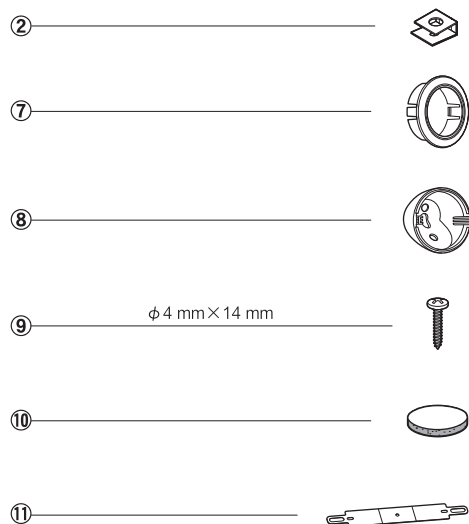

< Adaptor ⑪ installation coverage >

Applicable vehicle list for adaptor ⑪

MAKE	MODEL	MODEL YEAR
CHEVROLET	CRUZE	2016 - present
	IMPALA	2014 - 2020
	SILVERADO	2014 - 2019
DODGE	RAM1500	2009 - 2018
HYUNDAI	SONATA	2018 - present
Jeep	WRANGLER	2018 - present
	WRANGLER	2006 - 2018
NISSAN	ALTIMA	2013 - present
Opel	ASTRA	2015 - present
TOYOTA	4RUNNER	2009 - present
	CAMRY	2011 - 2017
	ETIOS	2011 - 2020
	HIGHLANDER	2013 - present
	RAV4	2012 - 2018
	TACOMA	2016 - present

- If the included adaptor interferes with car body, please modify the required parts, by using a cutting tool.

< Parts included >

« Car Maker