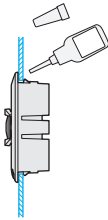

1-b When installing with included spacer ⑦

- Drill a hole of $\phi 42$ mm (1-5/8" Dia.) in the preferred position of door trim.

- Install the tweeter to the correct adaptor ⑦. Then, install the whole assembly into the door trim which has the correct hole.

- For a more secure installation, it is advised to use a hot glue gun (sold separately) to fix the tweeter/adaptor to the door trim.

1-c When installing using the included mounting adaptor ⑩

- Bend the adaptor as per the illustration by using the right tool.

※Bend the mounting surface as balanced as possible, to the same plane as the original equipment speaker.

- Tighten tweeter and adaptor by using the included nut ② and screw ⑨.

- Install the tweeter into the vehicles genuine dashboard position by using the vehicle pre-fitted screw.